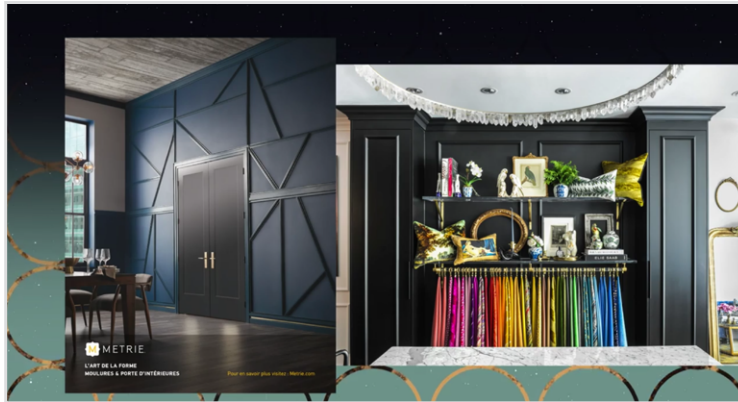

PRESENTATION OF PLATINUM PARTNERS ON GIANTS SCREENS