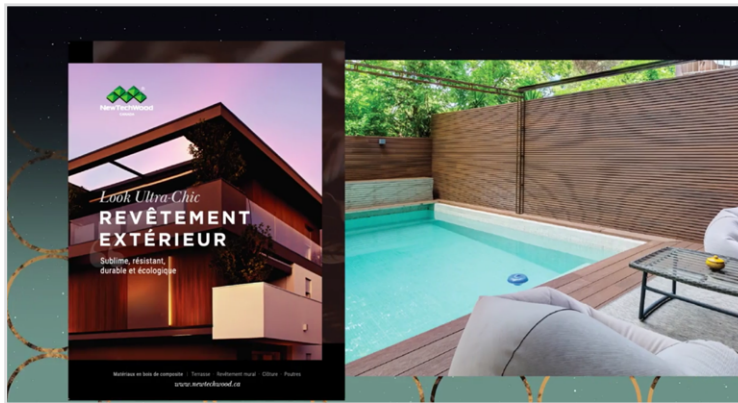

PRESENTATION OF PLATINUM PARTNERS ON GIANTS SCREENS